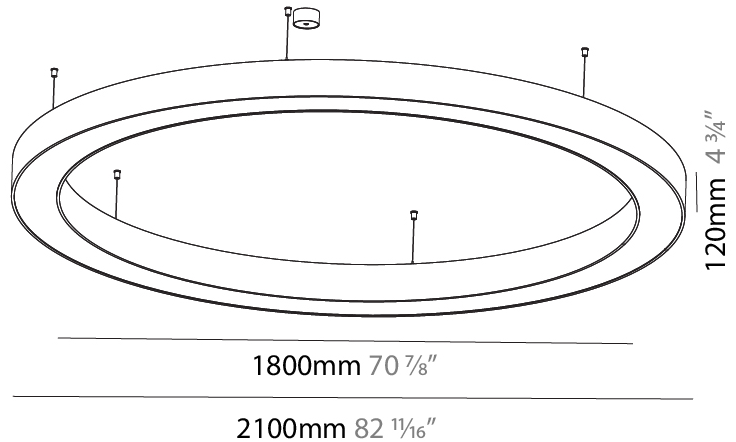

GENERAL

Series: Glorious
Subseries: Glorious
Brand: Prolight
Division: Architectural
Mounting Type: Suspension
Mounting Location: Ceiling
Subcategory: Ambient

PHYSICAL

Shape: Round
Diameter (mm): 2100
Diameter (in): 82 11/16
Height (mm): 120
Height (in): 4 3/4
Max. Overall Height (mm): 2120
Max. Overall Height (in): 83 7/16
Light Distribution: Direct / Indirect
Weight (kg): 26.817
Weight (lbs): 59.12
Diffuser: PMMA - Opal
Fixture Finish: SSR / BKV / CWI / CRY / HAB / LAG / UFT / ITA / RUA / RUR / MIC / FTG / MYG / TWT / LOD / PUS / FRO / FUP / KIA / POP / BLS / SPG / MEY / GOH / GUM / CHC / COM / ABZ / JAG / OBR / MOS / ROR
Fixture Material: Aluminum

ELECTRICAL

Lamp Type: LED (Zhaga Standard)
Input Wattage (W): 165
Total Output Wattage (W): 132 / 105.6 (3500K)
Dimming: Non-Dimming / Phase Dimming (120Vac only) / 0-10V Dimming
Driver Included: Yes
Driver Location: Integrated
Driver Type: Constant Current - 120 / 277Vac
Driver Class: Class 2
Input Voltage (V): 120 - 277
Constant Current (MA): 350 / 700/600 (3500K)

LED

Color Temperature (°K): 3000 / 3500 / 4000
Max. Delivered Lumen (lm): 9690 / 10035 / 10240 Direct / 7670 / 7938 / 8100 Indirect
CRI: >80 CRI
Efficiency (%): 70
Lamp Life (hrs): 50000

OPTICAL

RATINGS AND CERTIFICATIONS

Certified By: Certified for North American Standards
IP rating: IP20