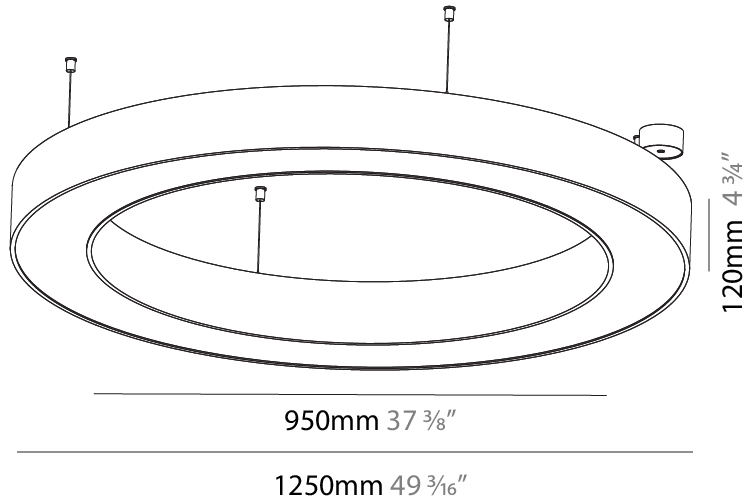

GENERAL

Series: Glorious
Subseries: Glorious
Brand: Prolicht
Division: Architectural
Mounting Type: Suspension
Mounting Location: Ceiling
Subcategory: Ambient

PHYSICAL

Shape: Round
Diameter (mm): 1250
Diameter (in): 49 ⁷/₁₆
Height (mm): 120
Height (in): 4 ³/₄
Max. Overall Height (mm): 2120
Max. Overall Height (in): 83 ⁷/₁₆
Light Distribution: Direct / Indirect
Weight (kg): 13.475
Weight (lbs): 29.70
Diffuser: [PMMA - Opal or Micro-Prism](#)
Fixture Finish: [SSR / BKV / CWI / CRY / HAB / LAG / UFT / ITA / RUA / RUR / MIC / FTG / MYG / TWT / LOD / PUS / FRO / FUP / KIA / POP / BLS / SPG / MEY / GOH / GUM / CHC / COM / ABZ / JAG / OBR / MOS / ROR](#)
Fixture Material: Aluminum

ELECTRICAL

Lamp Type: LED (Zhaga Standard)
Input Wattage (W): 90
Total Output Wattage (W): 72 / 57.6 (3500K)
Dimming: [Non-Dimming / Phase Dimming (120Vac only) / 0-10V Dimming](#)
Driver Included: Yes
Driver Location: Integrated
Driver Type: Constant Current
Driver Class: Class 2
Input Voltage (V): 120 - 277
Constant Current (MA): 350 / 1200/600 (3500K)

LED

[Color Temperature (°K): 3000 / 3500 / 4000](#)
Max. Delivered Lumen (lm): 5540 / 5733 / 5850 Direct / 3830 / 3969 / 4050 Indirect
CRI: >80 CRI
Efficiency (%): 68
Lamp Life (hrs): 50000

OPTICAL

RATINGS AND CERTIFICATIONS

Certified By: Certified for North American Standards
IP rating: IP20