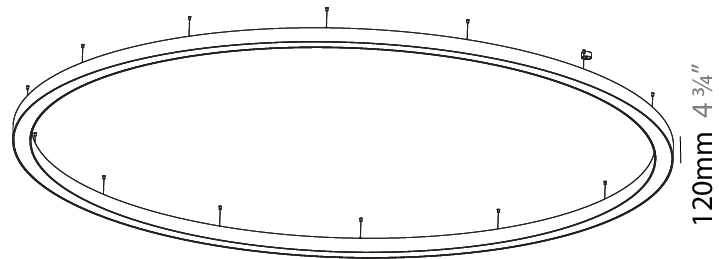

GENERAL

Series: Glorious
Subseries: Glorious
Brand: Prolicht
Division: Architectural
Mounting Type: Suspension
Mounting Location: Ceiling
Subcategory: Ambient

PHYSICAL

Shape: Round
Diameter (mm): 5400
Diameter (in): 212 ⁵/₈
Height (mm): 120
Height (in): 4 ³/₄
Max. Overall Height (mm): 2120
Max. Overall Height (in): 83 ⁷/₁₆
Light Distribution: Direct / Indirect
Weight (kg): 71.452
Weight (lbs): 157.19
Diffuser: PMMA - Opal or Micro-Prism
Fixture Finish: [SSR / BKV / CWI / CRY / HAB / LAG / UFT / ITA / RUA / RUR / MIC / FTG / MYG / TWT / LOD / PUS / FRO / FUP / KIA / POP / BLS / SPG / MEY / GOH / GUM / CHC / COM / ABZ / JAG / OBR / MOS / ROR](#)
Fixture Material: Aluminum

ELECTRICAL

Lamp Type: LED (Zhaga Standard)
Input Wattage (W): 405
Total Output Wattage (W): 324 / 259.2 (3500K)
Dimming: [Non-Dimming / Phase Dimming (120Vac only) / 0-10V Dimming](#)
Driver Included: Yes
Driver Location: Integrated
Driver Type: Constant Current - 120 / 277Vac
Driver Class: Class 2
Input Voltage (V): 120 - 277
Constant Current (MA): 350 / 800/500 (3500K)

LED

[Color Temperature (°K): 3000 / 3500 / 4000](#)
Max. Delivered Lumen (lm): 25840 / 26754 / 27300 Direct / 19620 / 2031 / 20720 Indirect
CRI: >80 CRI
Efficiency (%): 70
Lamp Life (hrs): 50000

OPTICAL

RATINGS AND CERTIFICATIONS

Certified By: Certified for North American Standards
IP rating: IP20

PROJECT
TYPE
SPECIFIER
QUANTITY
DATE