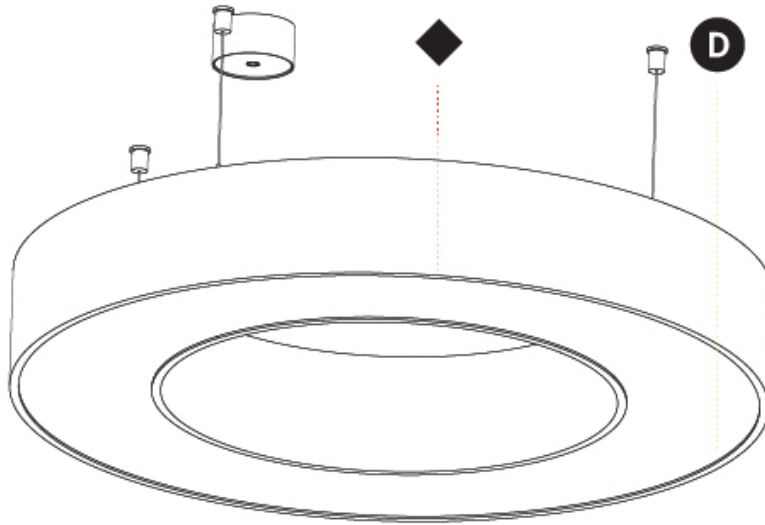

A30297-

PROJECT

TYPE

SPECIFIER

QUANTITY

DATE

A